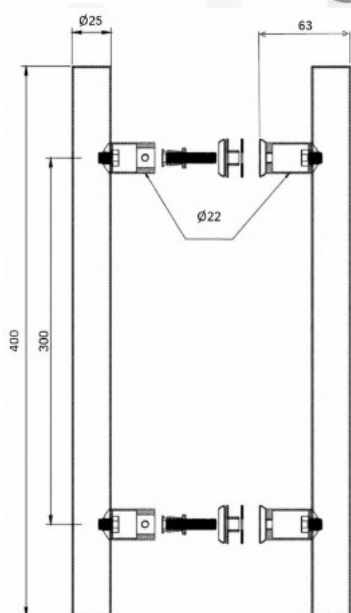

PRODUCT SHEET

Description:

Sauna Door Handle "Drava" SS304 Brushed, $\varnothing 25 \times 400$ mm, cc 300mm 8-12mm Glass Thickness, Bore: $\varnothing 12$ mm; Beech Wood - lacquered, + Brushed SS304

Item number:

17.87.454-0

Units	Box	Carton	HS Code	Barcode
Set	1	10	8302415000	
				5704866529501

SISO A/S

Mileparken 11
DK-2740 Skovlunde
Denmark
VAT: DK24786013

Phone +45 45 830 900

www.siso.dk
siso@siso.dk

Danske Bank
Nytorv Branch
Copenhagen
SWIFT: DABADKKK

Account no.
4180 3112 112936
IBAN Account
DK7230003112112936